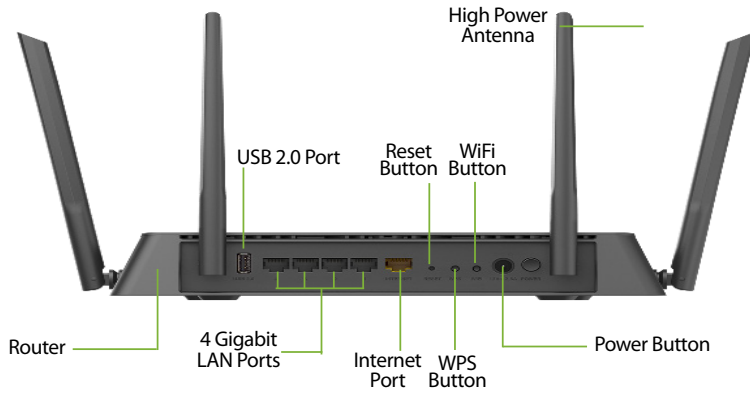

AC 2600 MU-MIMO Wi-Fi Router

Technical Specifications		
General		
Device Interfaces	• 802.11 a/g/n/ac wireless LAN • Four 10/100/1000 Gigabit LAN Ports	• USB 2.0 • USB 3.0
Standards	• IEEE 802.11ac	
Minimum System Requirements	• Windows® 10, 8.1, Windows®8, Windows® 7 , or Mac OS® X (v10.7) • Ethernet Network Interface • Internet Explorer® 11, Mozilla® Firefox® v28, Google Chrome v33, or Safari v7	• For optimal performance, pair the DIR-882L with an AC adapter (DWA-192/DWA-182) • Cable, DSL or Fiber Optics
Functionality		
Advanced Features	• Guest Zone • mydlink SharePort™ Plus web access • DLNA media server support • Advanced AC SmartBeam • Dual Active Firewall (IPv4/IPv6) • Stack Network Address Translation (NAT) • Stateful Packet Inspection (SPI)	• VPN Passthrough / Multi-Session PPTP/L2TP/IPSec • Multi-language web setup wizard • Green Ethernet • Intelligent QoS • Quick VPN-L2TP over IPSec
Mobile App Support	• D-Link Wi-Fi Mobile	
Wireless Security	• WPA & WPA2 (Wi-Fi Protected Access)	• Wi-Fi Protected Setup (WPS) PIN/PBC